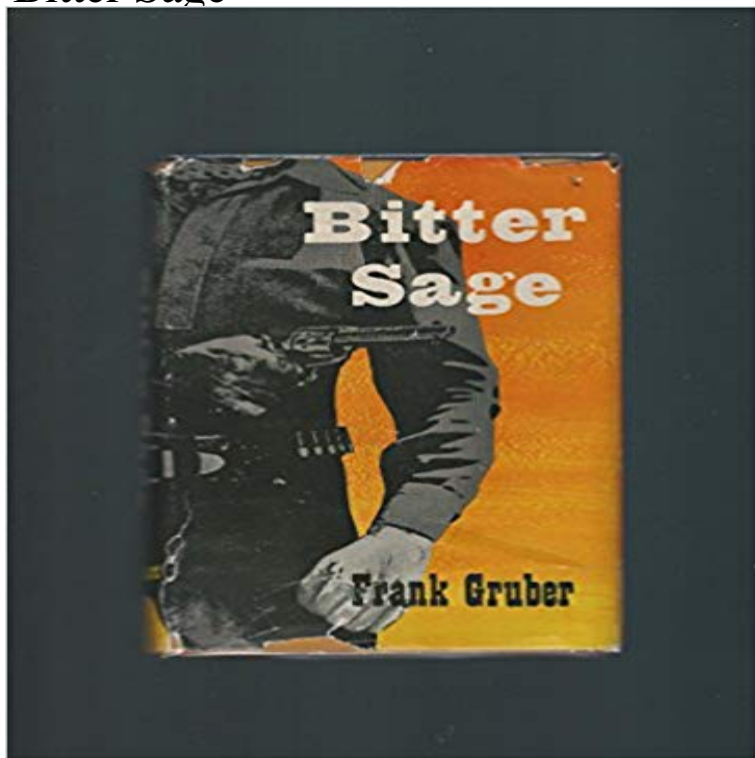

Bitter Sage

Unjustly branded a killer, Wes Tancred vowed never to touch a gun again. So he rode the trail alone, changed his name and hoped to lose himself in the new bustle the railroad brought to Sage City. Then Hong Kong Smith and his killers rode into town. When they shot innocent victims, Wes knew that he had to strap on his guns again.